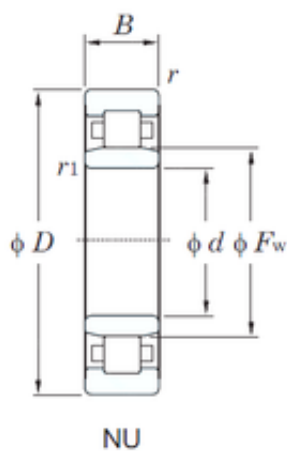

Genuine Pump Valve CO., LTD.

NU226R KOYO Single-row cylindrical roller bearings

Bearing No. NU226R

Size	130x230x40 mm
Bore Diameter	130 mm
Outer Diameter	230 mm
Width	40 mm
d	130 mm
Fw	153.5 mm
D	230 mm
B	40 mm
C	40 mm
r min.	3 mm
r1 min.	3 mm
Weight	6.60 Kg
Basic dynamic load rating (C)	364 kN
Basic static load rating (C0)	453 kN
(Grease) Lubrication Speed	2600 r/min
Bearing No.	NU226R
r(min)	3
r1(min)	3
Cr	454
C0r	453
Cu	61.0
Grease lub.	2600
Oil lub.	3200
Ew	-
d1	-

NU226R Bearing 2D drawings and 3D CAD models

Genuine Pump Valve CO., LTD.

B1	-
B2	-
da(min)	-
db(min)	143
db(max)	151
dc(min)	-
dd(min)	-
Da(max)	217
Db(max)	-
Db(min)	-
ra(max)	2.5
rb(max)	2.5
(Refer.)Mass(kg)	6.60