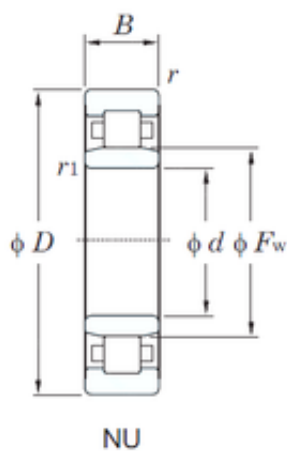

## NU324R KOYO Single-row cylindrical roller bearings

Bearing No. NU324R

Size	120x260x55 mm
Bore Diameter	120 mm
Outer Diameter	260 mm
Width	55 mm
d	120 mm
Fw	154 mm
D	260 mm
B	55 mm
C	55 mm
r min.	3 mm
r1 min.	3 mm
Weight	13.4 Kg
Basic dynamic load rating (C)	528 kN
Basic static load rating (C0)	610 kN
(Grease) Lubrication Speed	2200 r/min
Bearing No.	NU324R
r(min)	3
r1(min)	3
Cr	660
C0r	610
Cu	79.8
Grease lub.	2200
Oil lub.	3000
Ew	-
d1	-