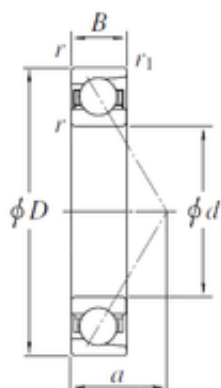

Genuine Pump Valve CO., LTD.

AC563946AB KOYO Single-row, matched pair angular contact ball bearings

Bearing No. AC563946AB

Size	280x389.5x46 mm
Bore Diameter	280 mm
Outer Diameter	389,5 mm
Width	46 mm
d	280 mm
D	389,5 mm
B	46 mm
C	46 mm
a	163,5 mm
r min.	2,1 mm
Weight	16,5 Kg
Basic dynamic load rating (C)	257 kN

AC563946AB Bearing 2D drawings and 3D CAD models