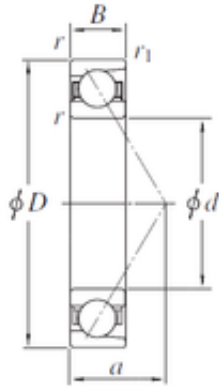

Genuine Pump Valve CO., LTD.

AC4446 KOYO Single-row, matched pair angular contact ball bearings

Bearing No. AC4446

AC4446 Bearing 2D drawings and 3D CAD models

Size	220x460x88.5 mm
Bore Diameter	220 mm
Outer Diameter	460 mm
Width	88,5 mm
d	220 mm
D	460 mm
B	88,5 mm
C	88,5 mm
a	142,1 mm
r min.	5 mm
r1 min.	2 mm
Weight	37,5 Kg
Basic dynamic load rating (C)	542 kN